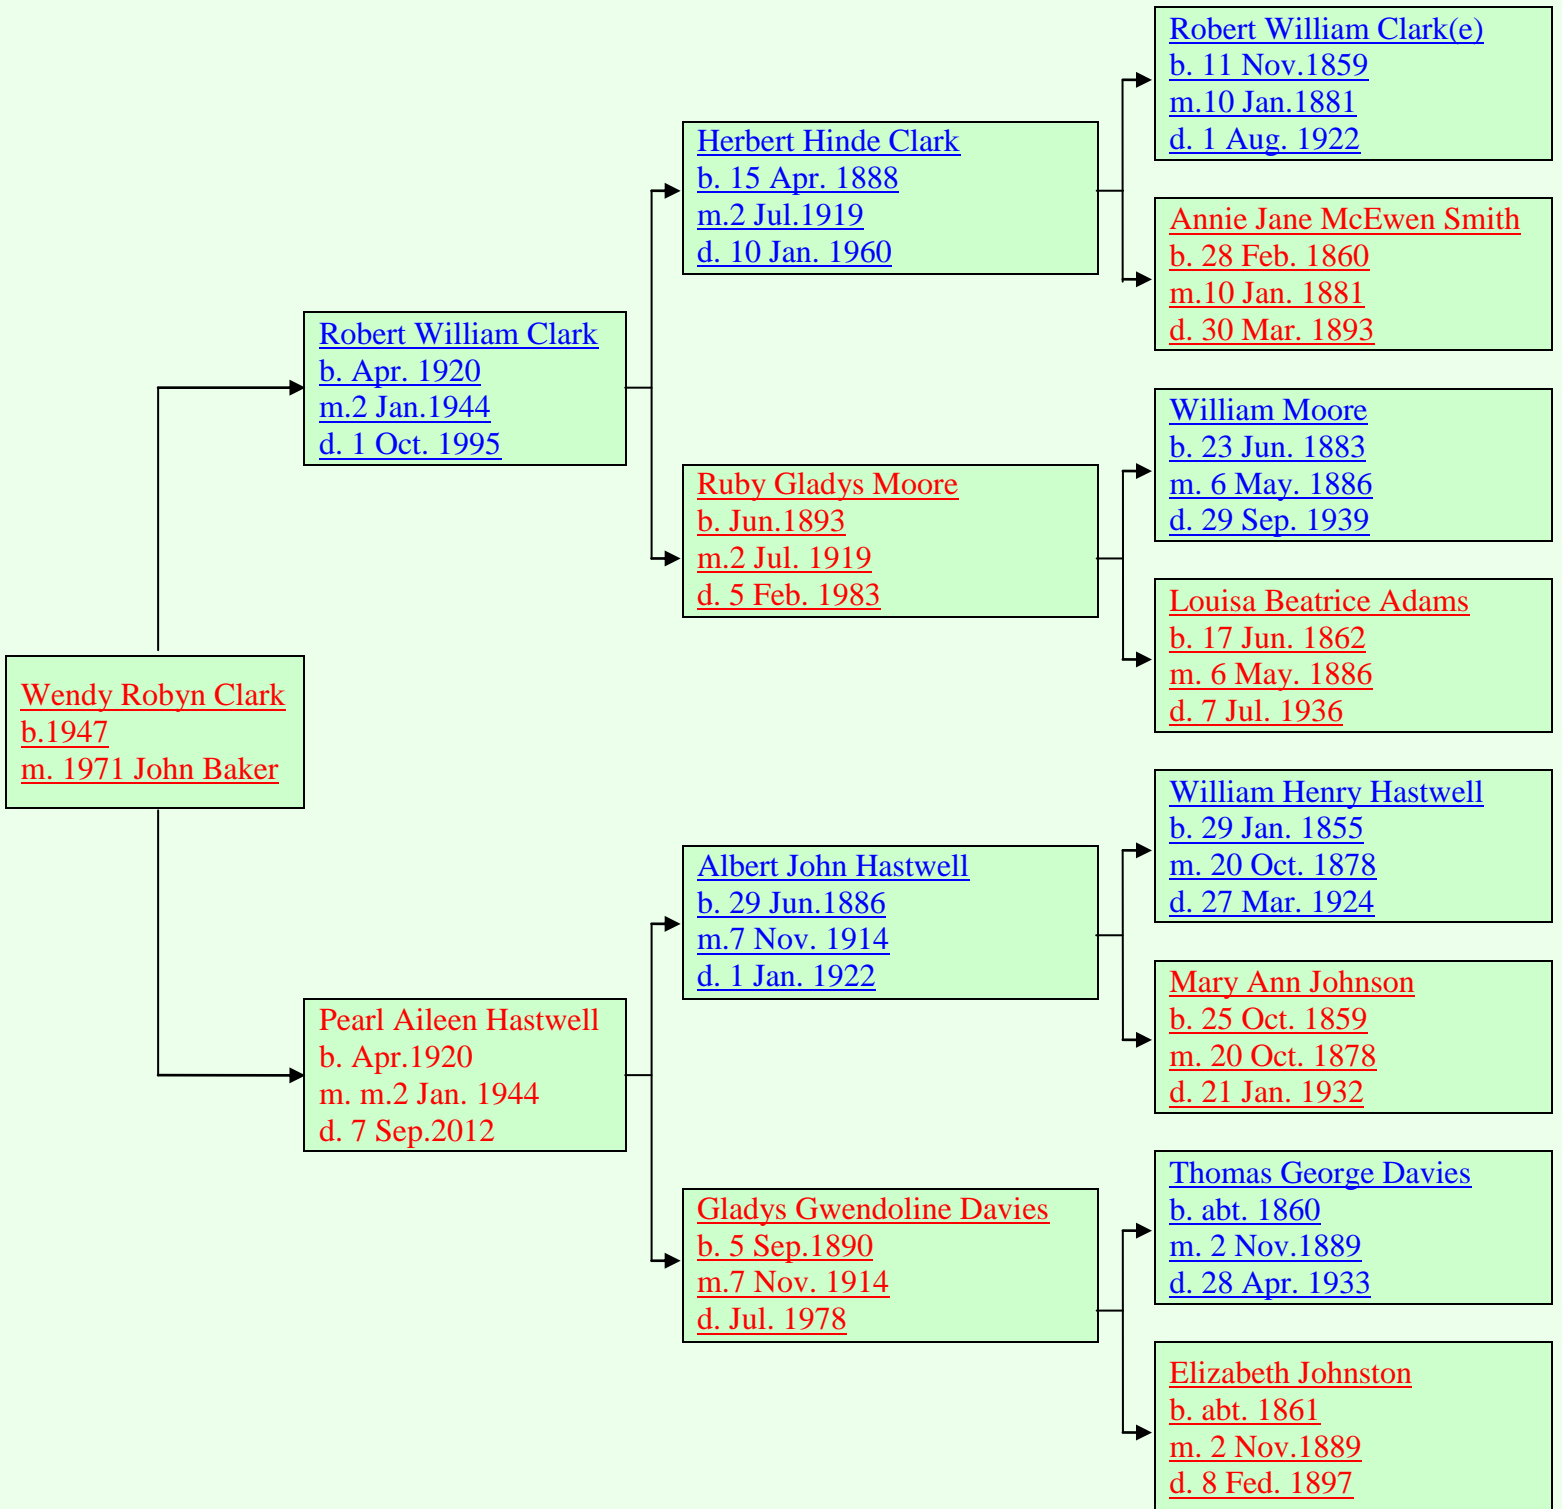

Ancestry Chart: - Wendy Robyn Clark

Designed and published by: -
johnbaker5211@gmail.com