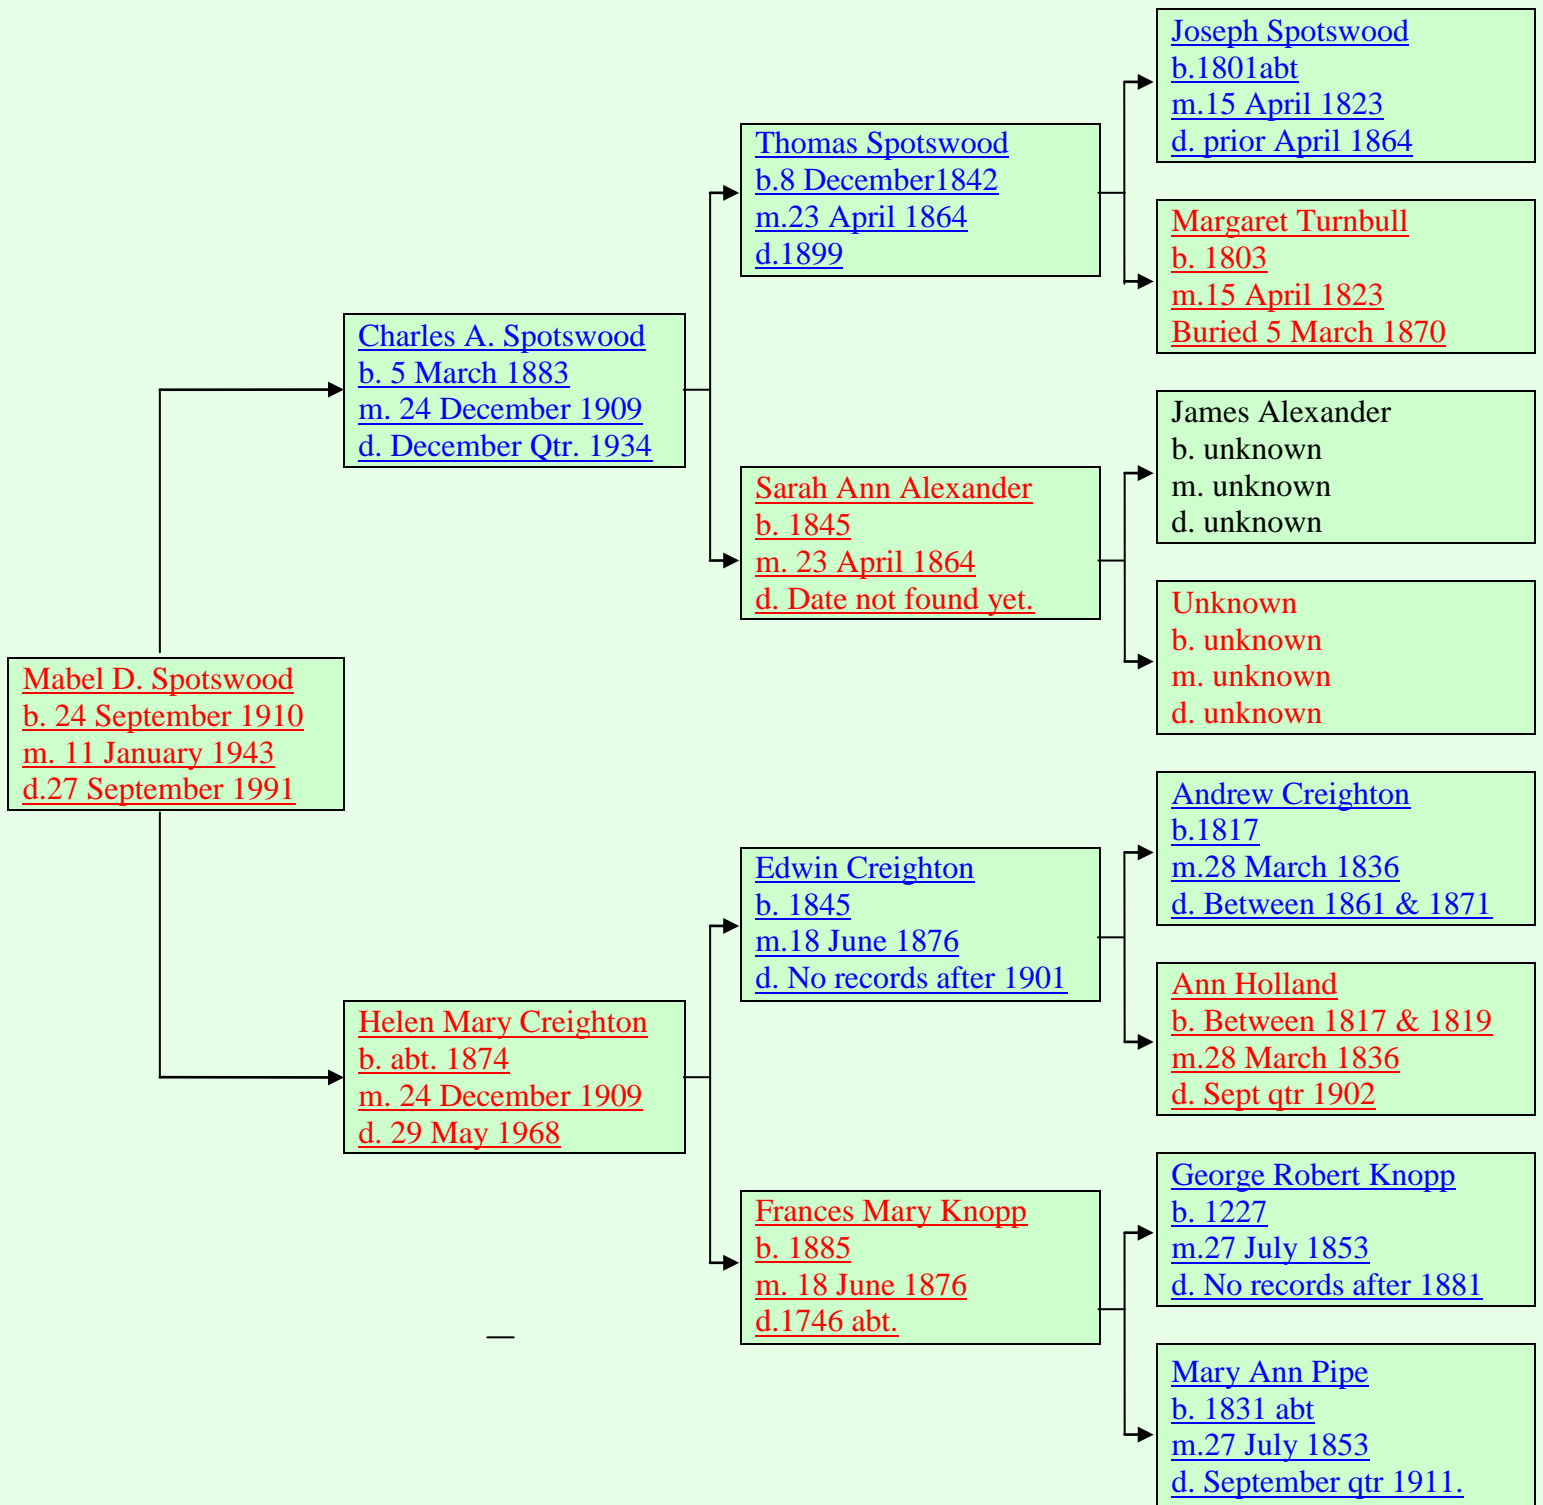

Ancestry Chart: - Mabel D. Spotswood

Designed and published by: -
johnbaker5211@gmail.com